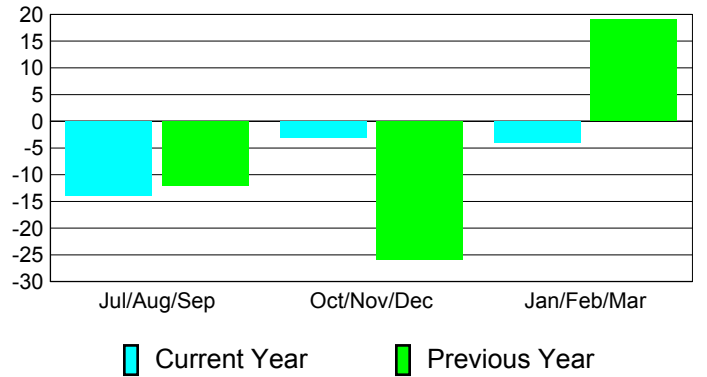

Club Results 2010-2011

Goal, New, Dropped, Gain/Loss

MEMBERSHIP

**Membership Results
2010-2011**

**Membership
2009-2010**

Month	Net Memb Goal	Actual New Memb	Actual Dropped Memb	Gain/Loss of Memb	Gain/Loss of Memb
Jul/Aug/Sep	10	36	-50	-14	-12
Oct/Nov/Dec	10	36	-39	-3	-26
Jan/Feb/Mar	10	34	-38	-4	19
Totals	30	106	-127	-21	-19

Membership Results 2010-2011

Goal, New, Dropped, Gain/Loss

Comparison of Club Gain/Loss

Current Year Compared to the Previous Year

Comparison of Membership Gain/Loss

Current Year Compared to the Previous Year

YTD Status Quo Clubs 2010-2011

Status Quo Clubs Compared to Status Quo Members

Gender Comparison 2010-2011

Jul/Aug/Sep

Oct/Nov/Dec

Jan/Feb/Mar

Male

Female