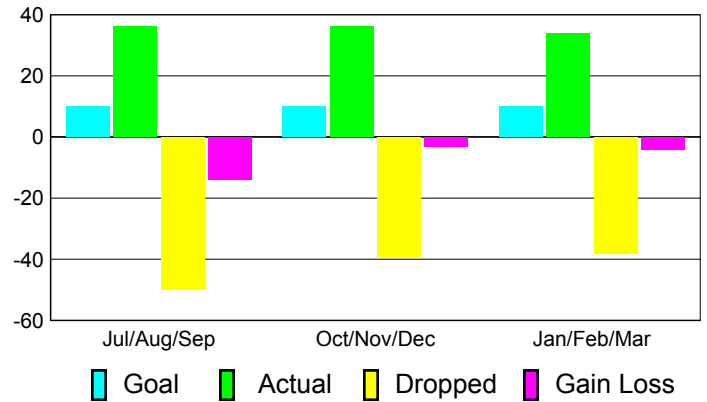

Club Results 2010-2011

Goal, New, Dropped, Gain/Loss

MEMBERSHIP

**Membership Results
2010-2011**

**Membership
2009-2010**

Month	Net Memb Goal	Actual New Memb	Actual Dropped Memb	Gain/Loss of Memb	Gain/Loss of Memb
Jul/Aug/Sep	10	36	-50	-14	-12
Oct/Nov/Dec	10	36	-39	-3	-26
Jan/Feb/Mar	10	34	-38	-4	19
Totals	30	106	-127	-21	-19

Membership Results 2010-2011

Goal, New, Dropped, Gain/Loss

Comparison of Club Gain/Loss

Current Year Compared to the Previous Year

Comparison of Membership Gain/Loss

Current Year Compared to the Previous Year